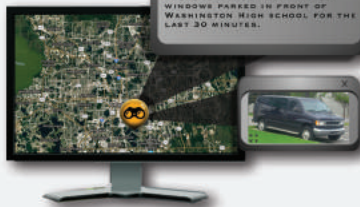

REPORT EMERGENCY
AND NON-EMERGENCY
SITUATIONS

INTEGRATE AND
ANALYZE
INCOMING DATA